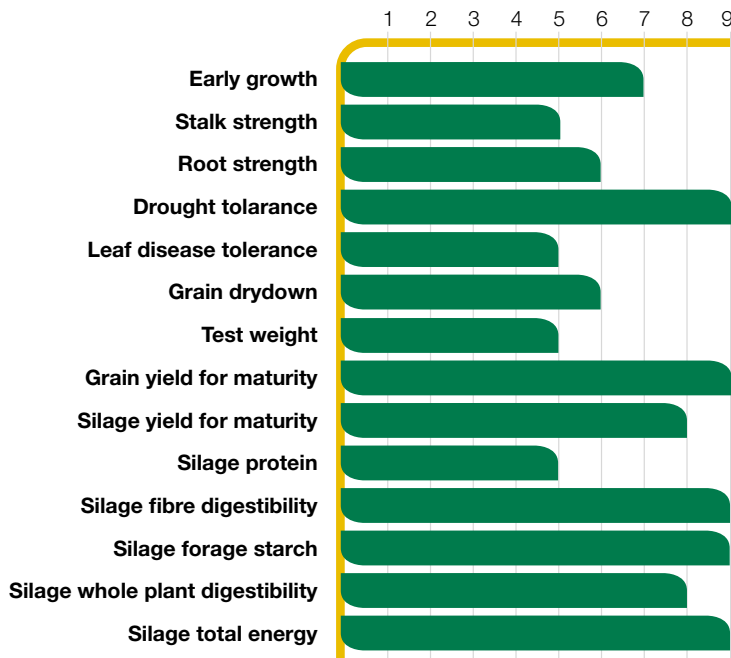

DUAL PURPOSE MAIZE HYBRID

CORSON TECHNICAL INFORMATION

Features

- Dual purpose hybrid.
- Extremely high and consistent grain yielder.
- Excellent drought and above average leaf disease tolerance
- An excellent choice for growers on all soil types
- High yielding silage hybrid per hectare that possesses very good whole plant fibre digestibility, forage starch and total energy.

Agronomic Traits

Grain plant populations 80-90,000 seeds/ha
Silage plant populations 90-100,000 seeds/ha

Agronomic Rating: 1 = Poor 5 = Average 9 = Excellent
Ratings and descriptions are based on research and field observations compared with Corson products from multiple years and locations.