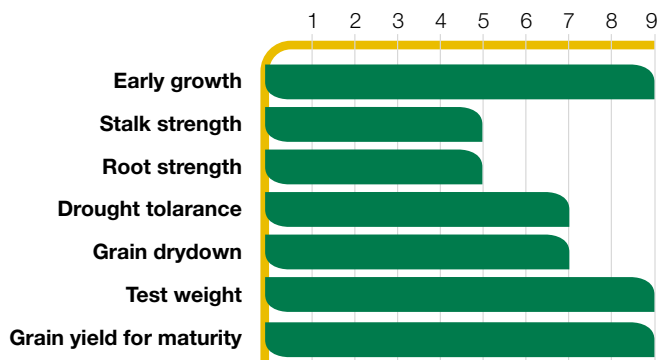

**DUAL PURPOSE MAIZE HYBRID**

CORSON TECHNICAL INFORMATION

**Features**

- Excellent grain yield for maturity
- Excellent choice for early grain in Northern regions districts
- Above average drought tolerance with good resistance to Northern leaf blight
- Flinty grain suited for food grade use

**Agronomic Traits**

Grain plant populations 90-100,000 seeds/ha  
Silage plant populations 100-110,000 seeds/ha

Agronomic Rating: 1 = Poor 5 = Average 9 = Excellent  
Ratings and descriptions are based on research and field observations compared with Corson products from multiple years and locations.