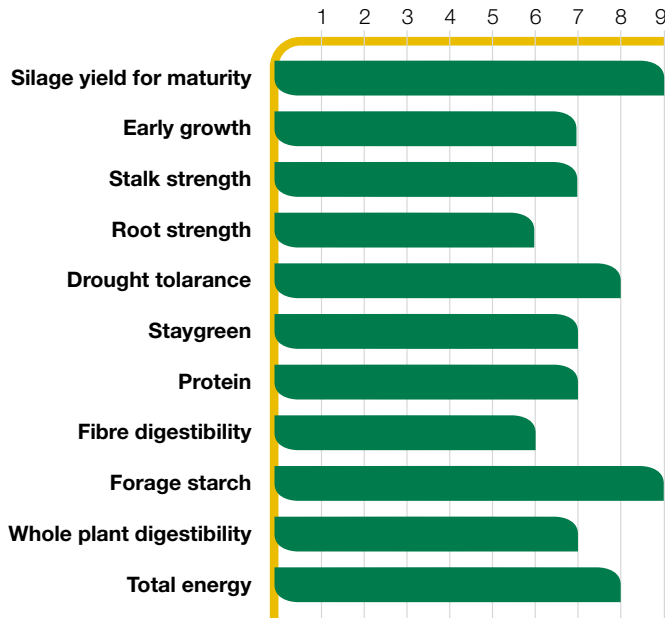

SILAGE-SPECIFIC MAIZE HYBRID

CORSON TECHNICAL INFORMATION

Features

- Impressive new release
- Growers should expect a tall crop with very good standability
- Excellent drought tolerance and reliable leaf disease resistance
- Excellent total silage energy due to high starch and above average whole plant digestibility

Agronomic Traits

Plant populations 90-100,000 seeds/ha

Agronomic Rating: 1 = Poor 5 = Average 9 = Excellent
Ratings and descriptions are based on research and field observations compared with Corson products from multiple years and locations.