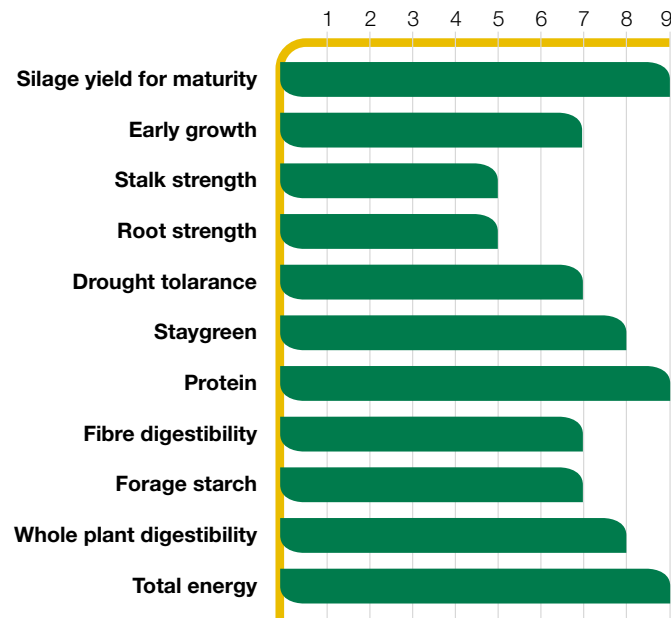

SILAGE-SPECIFIC MAIZE HYBRID

CORSON TECHNICAL INFORMATION

Features

- The king of 100CRM silage hybrids that has not been beaten for yield
- Enormous cobs, extra leaves, superior staygreen
- Feed quality traits are first class with very good starch content, total energy and fibre digestibility
- Superior yield, great consistency and very good quality; it doesn't come better than CTL100

Agronomic Traits

Plant populations 90-100,000 seeds/ha

Agronomic Rating: 1 = Poor 5 = Average 9 = Excellent
Ratings and descriptions are based on research and field observations compared with Corson products from multiple years and locations.