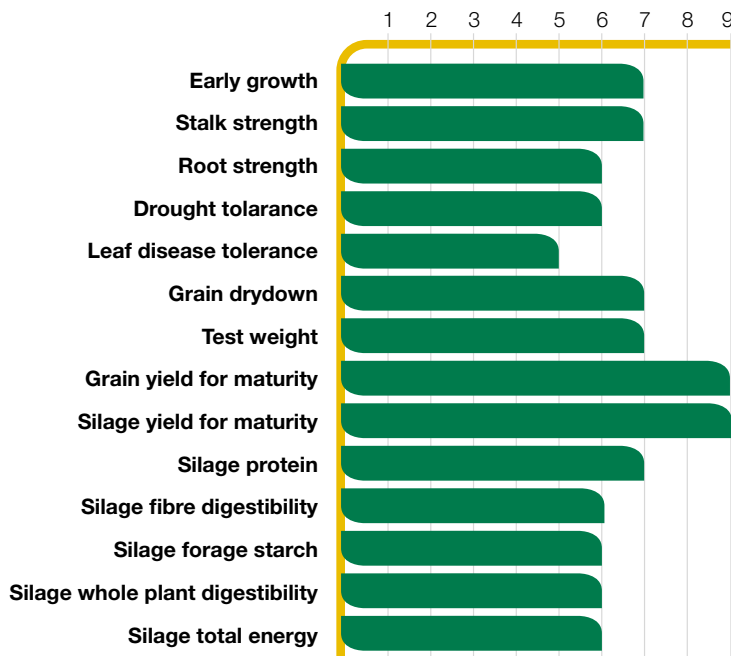

DUAL PURPOSE MAIZE HYBRID

CORSON TECHNICAL INFORMATION

Features

- Dual purpose hybrid combining high grain and silage yields
- Displays very good emergence and early season growth
- Slender flex ears producing quality grain
- High silage yield per hectare and good total energy scores ensure favourable performance for silage growers

Agronomic Traits

Grain plant populations 85-95,000 seeds/ha
Silage plant populations 95-105,000 seeds/ha

Agronomic Rating: 1 = Poor 5 = Average 9 = Excellent
Ratings and descriptions are based on research and field observations compared with Corson products from multiple years and locations.