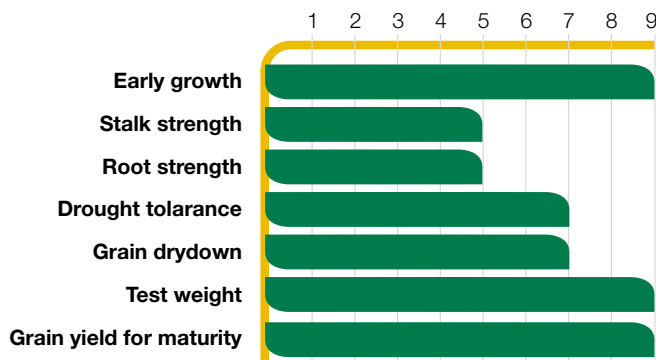

DUAL PURPOSE MAIZE HYBRID

CORSON TECHNICAL INFORMATION

Features

- Excellent grain yield for maturity
- Excellent choice for early grain in Northern regions districts
- Above average drought tolerance with good resistance to Northern leaf blight
- Flinty grain suited for food grade use

Agronomic Traits

Grain plant populations 90-100,000 seeds/ha
Silage plant populations 100-110,000 seeds/ha

Agronomic Rating: 1 = Poor 5 = Average 9 = Excellent
Ratings and descriptions are based on research and field observations compared with Corson products from multiple years and locations.