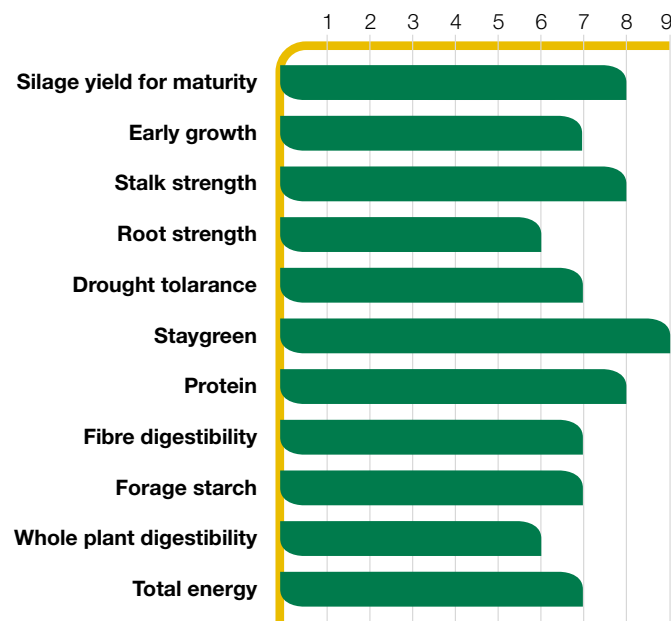

SILAGE-SPECIFIC MAIZE HYBRID

CORSON TECHNICAL INFORMATION

Features

- Early maturity hybrid
- Delivers high silage yields through a combination of high grain content and large plant mass
- Provides good total energy and high whole plant digestibility scores
- Good standability
- Suited to lower North Island and South Island

Agronomic Traits

Plant populations 100-110,000 seeds/ha

Agronomic Rating: 1 = Poor 5 = Average 9 = Excellent
Ratings and descriptions are based on research and field observations compared with Corson products from multiple years and locations.