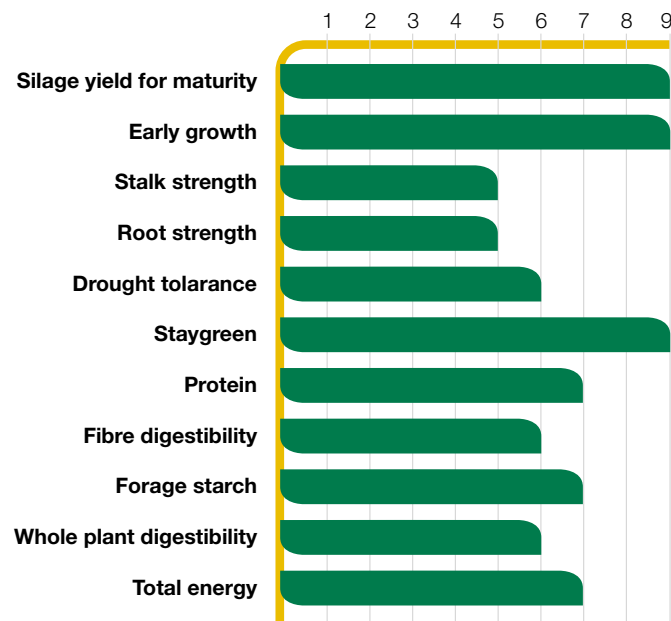

SILAGE-SPECIFIC MAIZE HYBRID

CORSON TECHNICAL INFORMATION

Features

- The earliest maturing TENDERLEAFY® hybrid
- Exceptional yield performance for cooler season environments (Lower North Island and South Island)
- Excellent staygreen
- Preliminary data shows CTL85 has above average fibre digestibility, starch content and total energy

Agronomic Traits

Plant populations 100-110,000 seeds/ha

Agronomic Rating: 1 = Poor 5 = Average 9 = Excellent
Ratings and descriptions are based on research and field observations compared with Corson products from multiple years and locations.