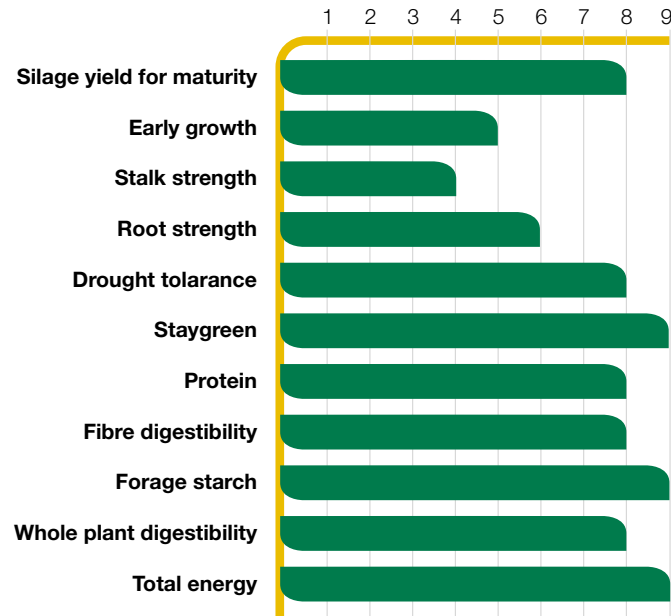

SILAGE-SPECIFIC MAIZE HYBRID

CORSON TECHNICAL INFORMATION

Features

- Mid maturity hybrid
- Will prosper in a wide range of yield environments
- Excellent drought tolerance
- A large plant with an extremely large cobs and soft kernels
- Superb fibre digestibility, forage starch and total energy scores

Agronomic Traits

Plant populations 90-100,000 seeds/ha

Agronomic Rating: 1 = Poor 5 = Average 9 = Excellent
Ratings and descriptions are based on research and field observations compared with Corson products from multiple years and locations.