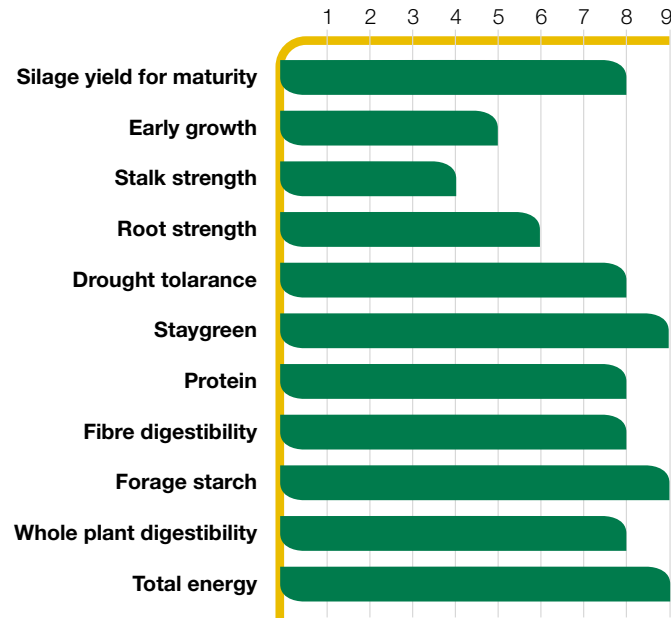

SILAGE-SPECIFIC MAIZE HYBRID

CORSON TECHNICAL INFORMATION

Features

- Mid maturity hybrid
- Will prosper in a wide range of yield environments
- Excellent drought tolerance
- A large plant with an extremely large cobs and soft kernels
- Superb fibre digestibility, forage starch and total energy scores

Agronomic Traits

Plant populations 90-100,000 seeds/ha

Agronomic Rating: 1 = Poor 5 = Average 9 = Excellent
Ratings and descriptions are based on research and field observations compared with Corson products from multiple years and locations.