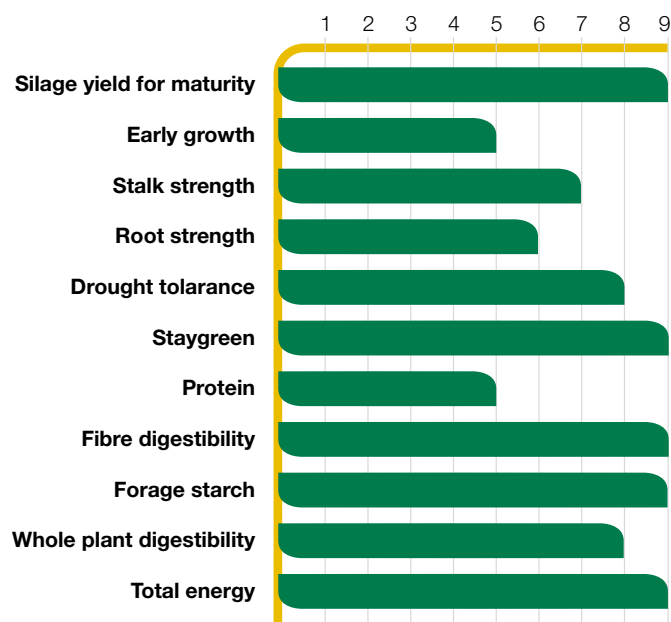

**SILAGE-SPECIFIC MAIZE HYBRID**

CORSON TECHNICAL INFORMATION

**Features**

- Consistent high yielder across all Northern North Island environments
- Robust silage hybrid
- Very good tolerance to leaf diseases
- Above average silage quality traits including very high total energy

**Agronomic Traits**

Plant populations 85-95,000 seeds/ha

Agronomic Rating: 1 = Poor 5 = Average 9 = Excellent

Ratings and descriptions are based on research and field observations compared with Corson products from multiple years and locations.