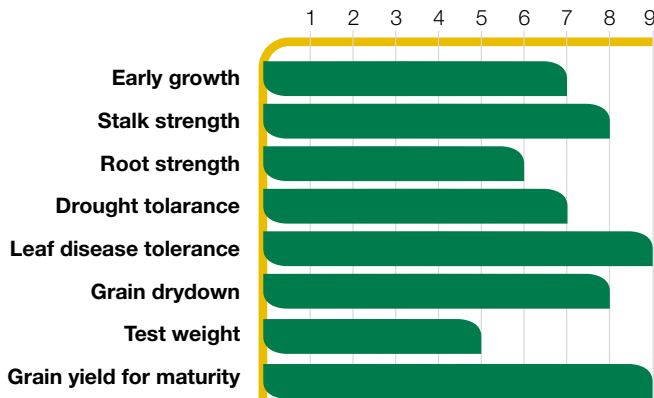

DUAL PURPOSE MAIZE HYBRID

CORSON TECHNICAL INFORMATION

Features

- Exciting new Dual purpose hybrid
- Extremely high yield in the Bay of Plenty and Waikato north areas
- Outstanding late season plant health and staygreen

Agronomic Traits

Grain plant populations 80-95,000 seeds/ha
 Silage plant populations 90-100,000 seeds/ha

Agronomic Rating: 1 = Poor 5 = Average 9 = Excellent
 Ratings and descriptions are based on research and field observations compared with Corson products from multiple years and locations.